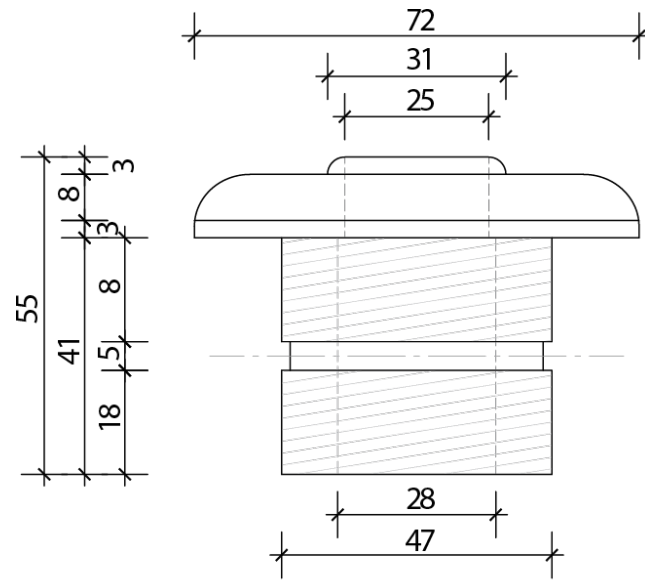

flojet

40mm/1,5 inch

flojet

50mm/2 inch