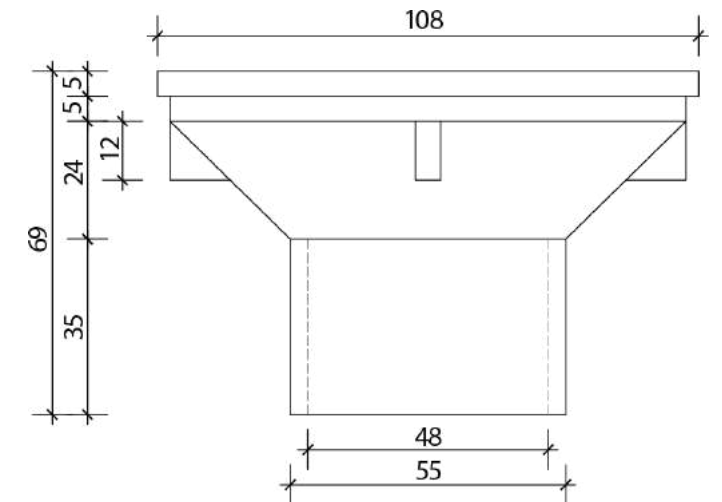

PRODUCT FloFloor 40mm & 50mm (1.5"-2") Floor Inlet, Slip Fit-Glued

PRODUCT CODE: FLX005

MATERIAL: 316L Stainless steel Fascia,
PVC Backing

Earthing required for this product