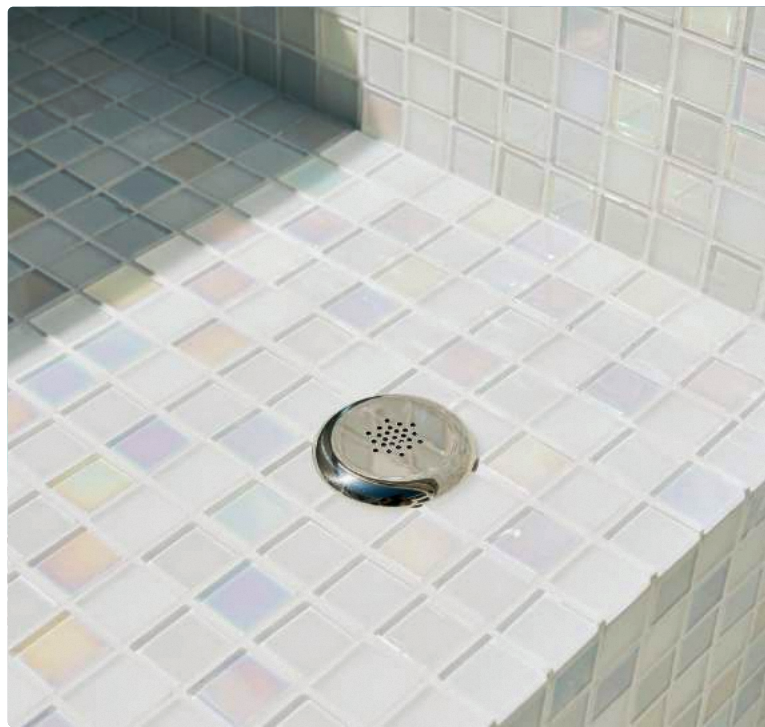

flojet

1,5 inch – 2 inch

PRODUCT **FloJet 40mm (1.5") Eyeball Return Jet, Push Fit, Self Set**

PRODUCT CODE: FLX001

MATERIAL: 316L Stainless Steel Fascia
PVC Backing

5

floair

1 inch

PRODUCT **FloAir 25mm (1") Air Diffuser, Push Fit, Self Set**

PRODUCT CODE: FLX003

MATERIAL: 316L Stainless Steel Fascia
PVC Backing

6