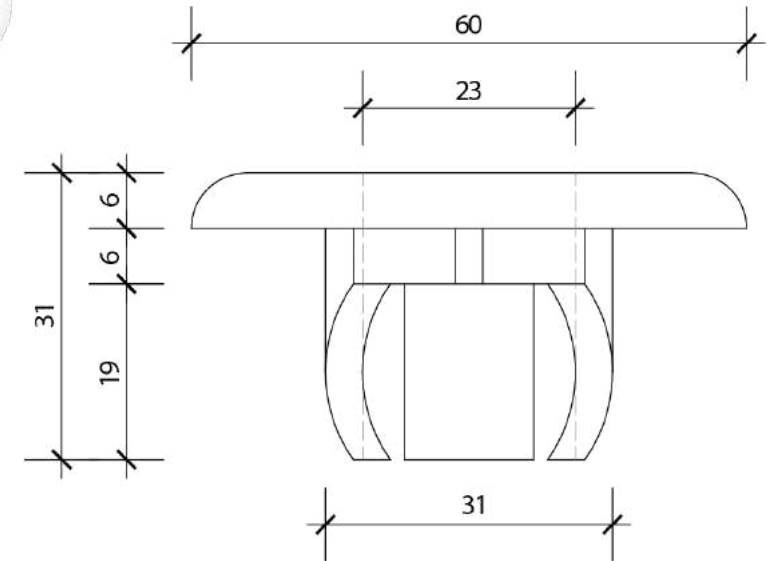

**flojet**

1,5 inch – 2 inch

PRODUCT **FloJet 40mm (1.5") Eyeball Return Jet, Push Fit, Self Set**

PRODUCT CODE: FLX001

MATERIAL: 316L Stainless Steel Fascia  
PVC Backing

5

**floair**

1 inch