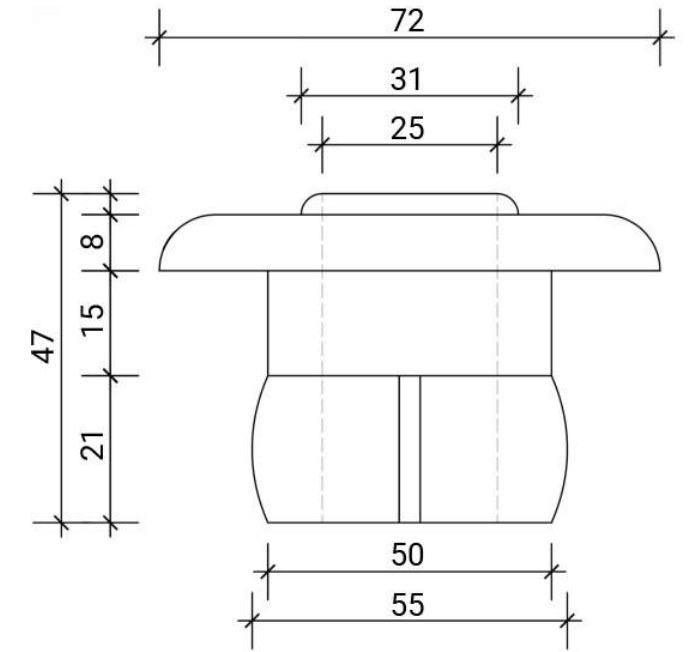

flojet

40mm/1,5 inch

flojet

50mm/2 inch