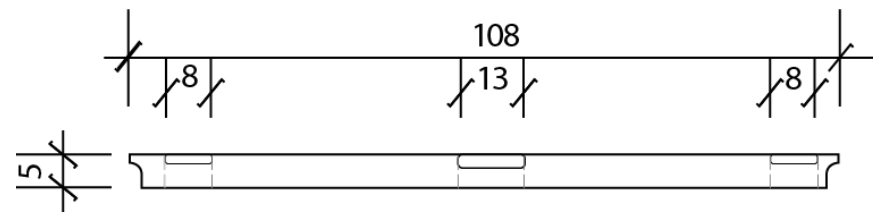

PRODUCT FloFloor Fascia, Screw Fastened

PRODUCT CODE: FLX004

MATERIAL: 316L Stainless Steel Fascia
FloFloor fascia can be used with Waterco and Hayward
PVC Floor returns

Earthing required for this product