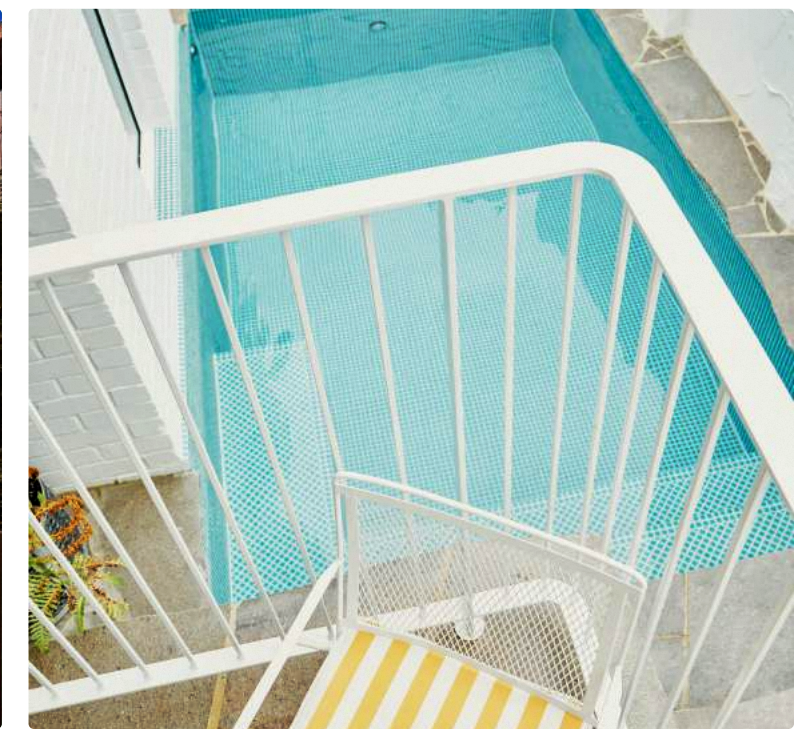

PRODUCT FloFloor Fascia, Screw Fastened

PRODUCT CODE: FLX004

MATERIAL: 316L Stainless Steel Fascia
FloFloor fascia can be used with Waterco and Hayward
PVC Floor returns

Earthing required for this product

PRODUCT FloFloor 40mm & 50mm (1.5"-2") Floor Inlet, Slip Fit-Glued

PRODUCT CODE: FLX005

MATERIAL: 316L Stainless steel Fascia,
PVC Backing

Earthing required for this product