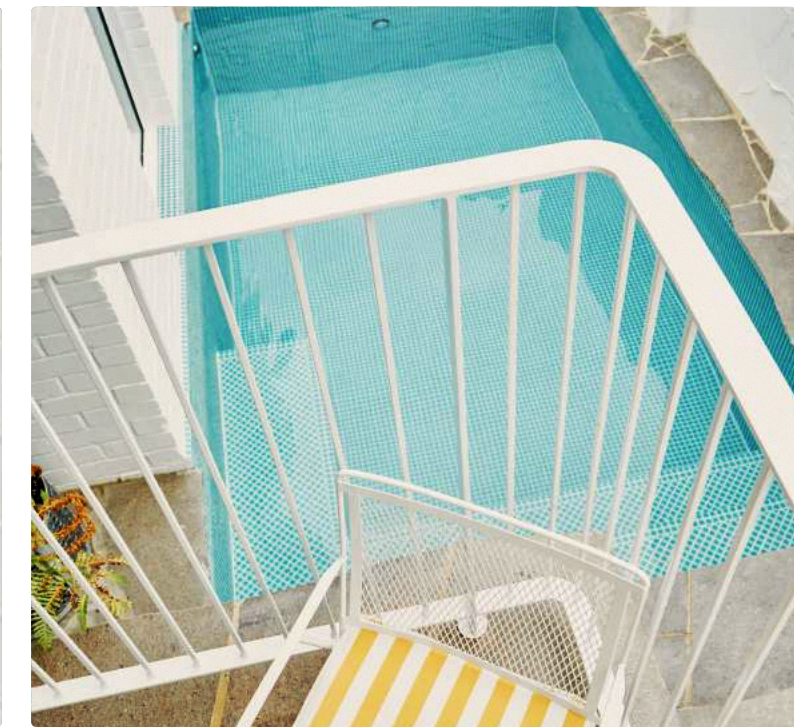

**FloJet 50mm (2") Eyeball Return Jet,
Push Fit, Self Set**

PRODUCT CODE: FLX007

MATERIAL: 316L Stainless Steel Fascia
PVC Backing

10