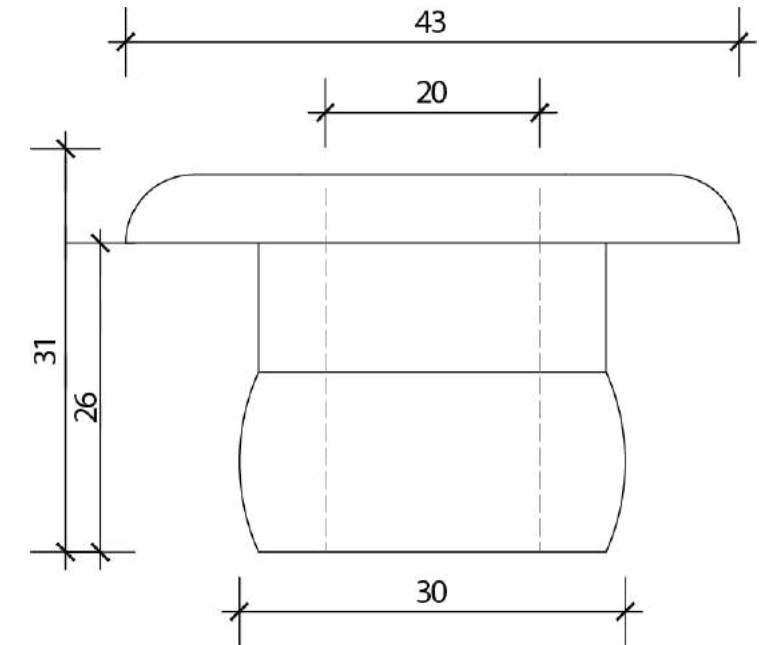

PRODUCT **Air Control 25mm (1") Air Venturi, Push Fit**

PRODUCT CODE: FLX008

MATERIAL: 316L Stainless Steel Fascia
PVC Backing

Threaded faucet included

11

PRODUCT **Bubbler 25mm (1") Dress Ring, Water Spout, Push Fit**

PRODUCT CODE: FLX009

MATERIAL: 316L Stainless steel only

12