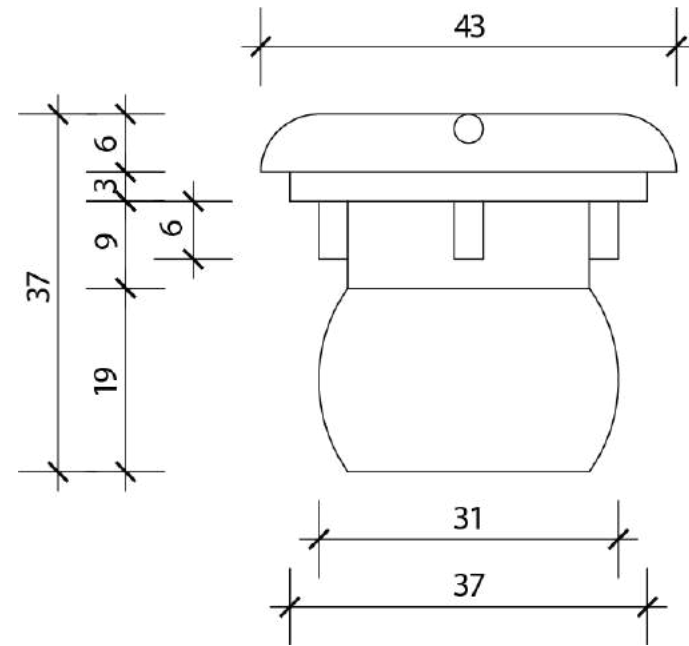

PRODUCT **Air Control 25mm (1") Air Venturi, Push Fit**

PRODUCT CODE: FLX008

MATERIAL: 316L Stainless Steel Fascia
PVC Backing

Threaded faucet included

11

PRODUCT **Bubbler 25mm (1") Dress Ring, Water Spout, Push Fit**

PRODUCT CODE: FLX009

MATERIAL: 316L Stainless steel only

12